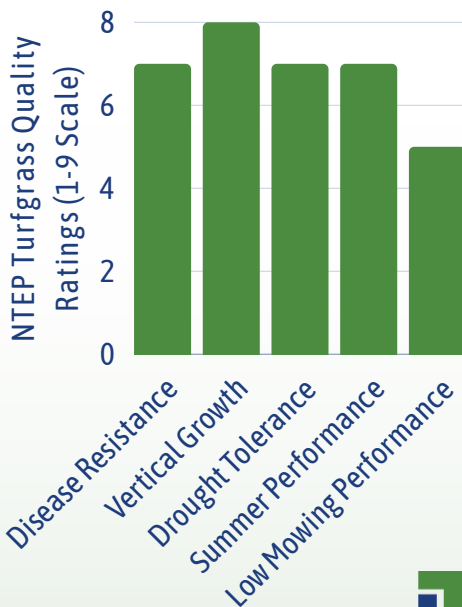

SHADEMASTER III

CREEPING RED FESCUE

SHADEMASTER III IS A MEDIUM DARK GREEN AND STRONG CREEPING RED FESCUE. IT WAS SELECTED FOR EARLY MATURITY, LOW GROWTH HABIT, AND HIGH SEED YIELD FOR PRODUCTION. IT HAS PERFORMED WELL IN TRIALS THROUGHOUT THE UNITED STATES AND HAS DISPLAYED GOOD DROUGHT TOLERANCE WHILE MAINTAINING SUMMER TURF DENSITY. IT HAS A SHORTER VERTICAL GROWTH CHARACTERISTIC WHEN COMPARED TO OTHER CREEPING RED FESCUES. WHILE SOLID ON ITS OWN, SHADEMASTER III ALSO BLENDS WELL WITH OTHER FINE FESCUES. IT CAN ALSO BE USED IN LAWN MIXTURES WITH PERENNIAL RYEGRASS AND KENTUCKY BLUEGRASS. SHADEMASTER III IS A POPULAR CHOICE FOR EROSION CONTROL AREAS, SUCH AS SLOPES AND STEEP BANKS. IT IS POPULAR AMONG ARCHITECTS AND SUPERINTENDENTS ON ROUGHS IN THE GOLF COURSE INDUSTRY. THIS LOW MAINTENANCE FESCUE MAKES FOR AN EXCELLENT CHOICE FOR GROUND COVER ALONG HIGHWAYS AND ROADSIDES. THE DROUGHT AND DISEASE TOLERANCE LEVELS OF SHADEMASTER III ALLOW FOR A WIDER AREA OF ADAPTATION. STRONGER PERFORMANCE DURING PERIODS OF STRESS EXPANDS THE AREAS OF USE TO INCLUDE AREAS FROM THE SOUTHERN PLAINS AND TRANSITION ZONES THROUGHOUT THE NORTHERN STATES AND INTO CANADA.

FEATURES & BENEFITS

- EXCELLENT DROUGHT TOLERANCE
- LOW INPUT REQUIREMENTS
- DISEASE RESISTANCE TO LEAF SPOT, FUNGUS, STEM RUST, AND BROWN PATCH
- MEDIUM DARK GREEN COLOR
- GOOD GROWTH IN SHADED AREAS

BLENDING **INNOVATION** AND **VALUE** INTO EXCEPTIONAL SEED PRODUCTS & MIXING INCREDIBLE **SERVICE** AND **EXPERTISE** TO FORM LASTING RELATIONSHIPS.